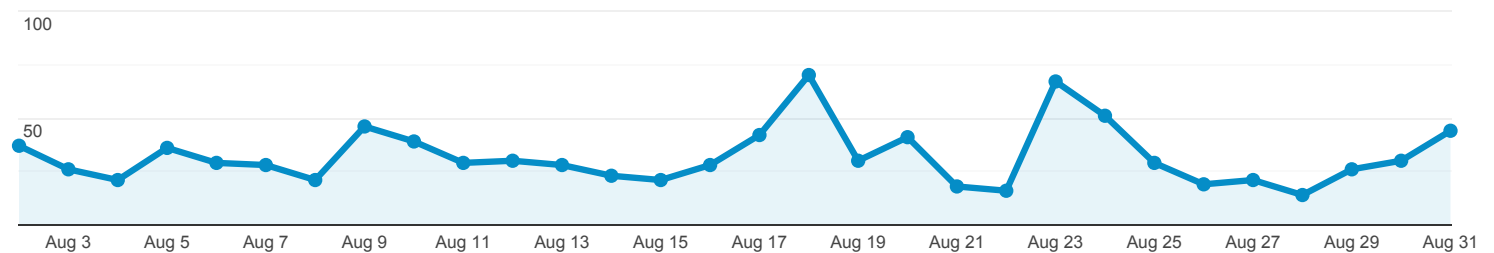

MWDL DPLA Stats

Aug 2, 2021 - Aug 31, 2021

All Users
100.00% Sessions

Total MWDL Items Viewed on DPLA Item Pages

1,546
% of Total: 0.94% (163,731)

Total MWDL Items Viewed in Exhibitions

4,822
% of Total: 2.95% (163,731)

Total MWDL Items Viewed in Primary Source Sets

389
% of Total: 0.24% (163,731)

Total MWDL Click Throughs

960
% of Total: 0.59% (163,731)

Total MWDL Events

7,725
% of Total: 4.72% (163,731)

Total MWDL Items Viewed in DPLA (In Item Pages, Exhibitions, and Primary Source Sets)

● Total Events

Total MWDL Click Throughs

● Total Events

Top 10 Events by Contributing Institution

Event Action	Total Events	Unique Events
--------------	--------------	---------------

Utah Department of Cultural and Community Engagement	1,705	1,273
University of Utah - J. Willard Marriott Library	1,525	1,184
Brigham Young University - Harold B. Lee Library	1,158	896
Topaz Museum (Delta, UT)	597	373
Utah State University - Merrill-Cazier Library	510	379
Uintah County (UT) Library	269	243
Utah State Library	253	224
Emery County (UT) Archives	214	172
University of Utah - American West Center	162	150
Morgan County (UT) Historical Society and Morgan County (UT) Public Library	155	90