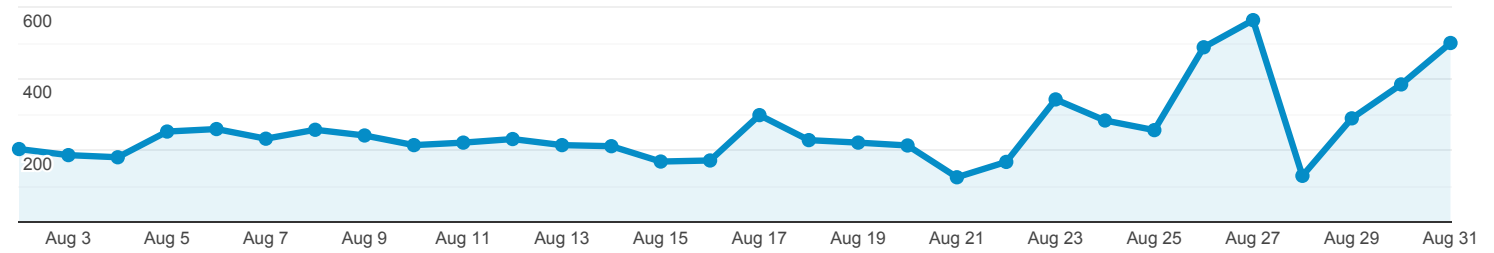

MWDL DPLA Stats

Aug 2, 2021 - Aug 31, 2021

All Users
100.00% Sessions

Total MWDL Items Viewed on DPLA Item Pages

1,546
% of Total: 0.94% (163,731)

Total MWDL Items Viewed in Exhibitions

4,822
% of Total: 2.95% (163,731)

Total MWDL Items Viewed in Primary Source Sets

389
% of Total: 0.24% (163,731)

Total MWDL Click Throughs

960
% of Total: 0.59% (163,731)

Total MWDL Events

7,725
% of Total: 4.72% (163,731)

Total MWDL Items Viewed in DPLA (In Item Pages, Exhibitions, and Primary Source Sets)

● Total Events

Total MWDL Click Throughs

● Total Events

Top 10 Events by Contributing Institution

Event Action	Total Events	Unique Events
--------------	--------------	---------------

Utah Department of Cultural and Community Engagement	1,705	1,273
University of Utah - J. Willard Marriott Library	1,525	1,184
Brigham Young University - Harold B. Lee Library	1,158	896
Topaz Museum (Delta, UT)	597	373
Utah State University - Merrill-Cazier Library	510	379
Uintah County (UT) Library	269	243
Utah State Library	253	224
Emery County (UT) Archives	214	172
University of Utah - American West Center	162	150
Morgan County (UT) Historical Society and Morgan County (UT) Public Library	155	90